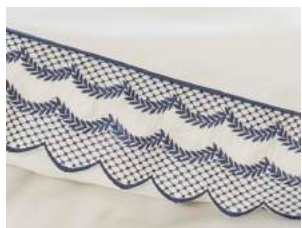

Single Duvet Set	Double Duvet Set	Large Duvet Set
Duvet:	160x220cm	200x220cm	240x220cm
Sheet:	180x240cm	240x260cm	280x280cm
Pillow Case:	50x70cm(2ad/1pc)	50x70cm(2ad/2pcs)	50x70cm(2ad/2pcs)
Owf. Pillow Case:	50x70cm(2ad/1pc)	50x70cm(2ad/2pcs)	50x70cm(2ad/2pcs)
Item Code:	10A071CR	10A027CR	10A78CR

Elegant
Design

	Double Duvet Set	Large Duvet Set
Duvet:	200x220cm	240x220cm
Sheet:	240x260cm	280x280cm
Pillow Case:	50x70cm(2ad/2pcs)	50x70cm(2ad/2pcs)
Owf. Pillow Case:	50x70cm(2ad/2pcs)	50x70cm(2ad/2pcs)
Item Code:	10A028CR	10A077CR