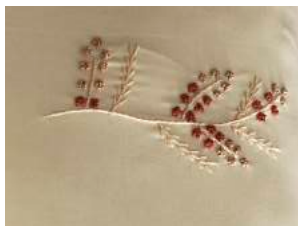

Handmade Embroidered

Handmade Embroidered Satin Duvet Set

Beige

Handmade Embroidered Satin Duvet Set

Cream

	Double Duvet Set	Large Duvet Set
Duvet:	200x220cm	240x220cm
Sheet:	240x260cm	280x280cm
Pillow Case:	50x70cm(2ad/2pcs)	50x70cm(2ad/2pcs)
Owf. Pillow Case:	50x70cm(2ad/2pcs)	50x70cm(2ad/2pcs)
Item Code:	10A021BE	10A068BE