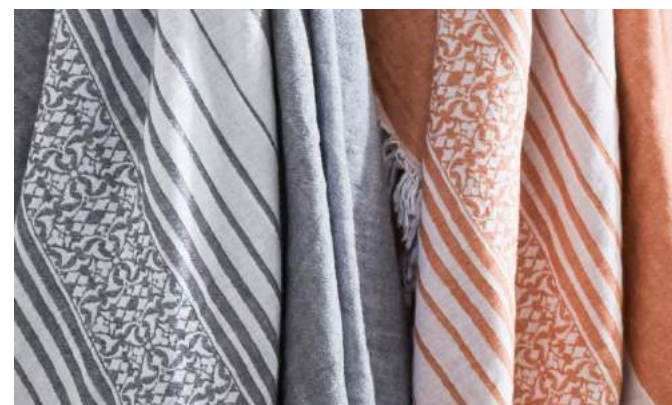

*Authentic Atmosphere in Your
Bedroom*

M
MACGLOBAL

Pesthemal Bed Cover

Bed Cover	200x230cm			
Color:	Anthracite	Terra	Blue	Beige
Item Code:	10C010AN	10C010TE	10C010BL	10C010BE

Pesthemal Bed Cover

Bed Cover	200x230cm			
Color:	Anthracite	Terra	Blue	Beige
Item Code:	10C011AN	10C011TE	10C011BL	10C011BE